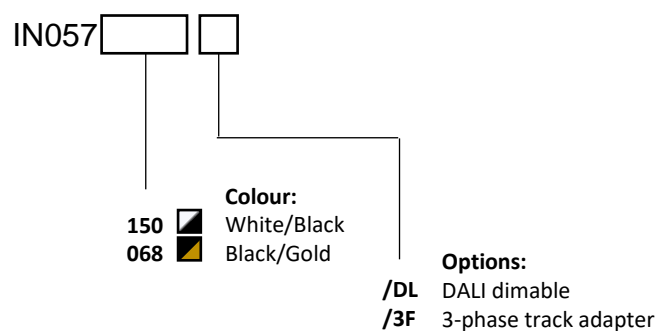

ARTICLE CODE STRUCTURE