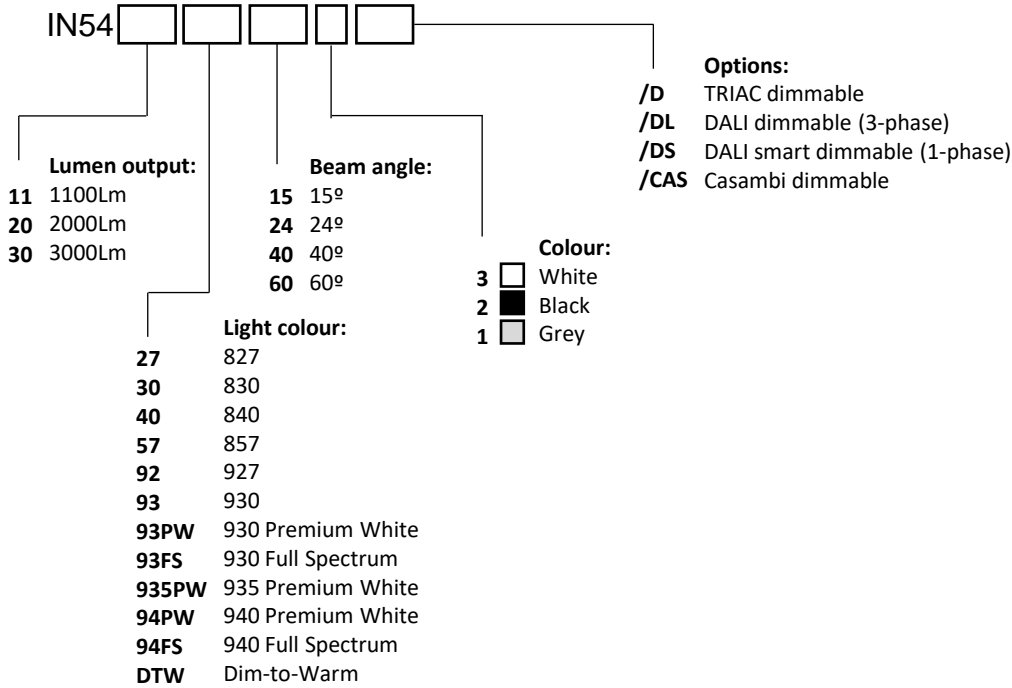

## LED MODULE OPTIONS

Description	Lumen	Watt	Lm/W	CCT	CRI	Description	Lumen	Watt	Lm/W	CCT	CRI
Philips Fortimo SLM G7	1100Lm	7W	157	827, 830	>80Ra						
Philips Fortimo SLM G7	1100Lm	6W	183	840, 857	>80Ra						
Philips Fortimo SLM G7	1100Lm	8W	138	927, 930, 930PW	>90Ra						
Philips Fortimo SLM G7	1100Lm	7W	157	935PW, 940PW	>90Ra						
Full Spectrum	1100Lm	8W	138	930 FS, 940 FS	>98Ra						
Dim-to-Warm (DTW)	1100Lm	13W	85	2200K-3000K	>90Ra						
Philips Fortimo SLM G7	2000Lm	15W	167	827, 830	>80Ra						
Philips Fortimo SLM G7	2000Lm	12W	167	840, 857	>80Ra						
Philips Fortimo SLM G7	2000Lm	15W	133	927, 930, 930PW	>90Ra						
Philips Fortimo SLM G7	2000Lm	14W	143	935PW, 940PW	>90Ra						
Full Spectrum	2000Lm	17W	118	930 FS, 940 FS	>98Ra						
Dim-to-Warm (DTW)	1900Lm	20W	95	2200K-3000K	>90Ra						
Philips Fortimo SLM G7	3000Lm	19W	158	827, 830	>80Ra						
Philips Fortimo SLM G7	3000Lm	18W	166	840, 857	>80Ra						
Philips Fortimo SLM G7	3000Lm	22W	136	927, 930, 930PW	>90Ra						
Philips Fortimo SLM G7	3000Lm	20W	150	935PW, 940PW	>90Ra						
Full Spectrum	3000Lm	21W	143	930FS, 940FS	>90Ra						

### LED modules

Standard: CRI>80 and >90 in CCT 2700K, 3000K, 4000K

Premium White (PW): for fresh white and depth of colour in retail environments

1) Lumen output of LED module (COB)

2) Mentioned wattage applies for the COB only. Mentioned wattage applies for the most efficient CCT.

## POLAR DIAGRAMS

15°

24°

40°

60°